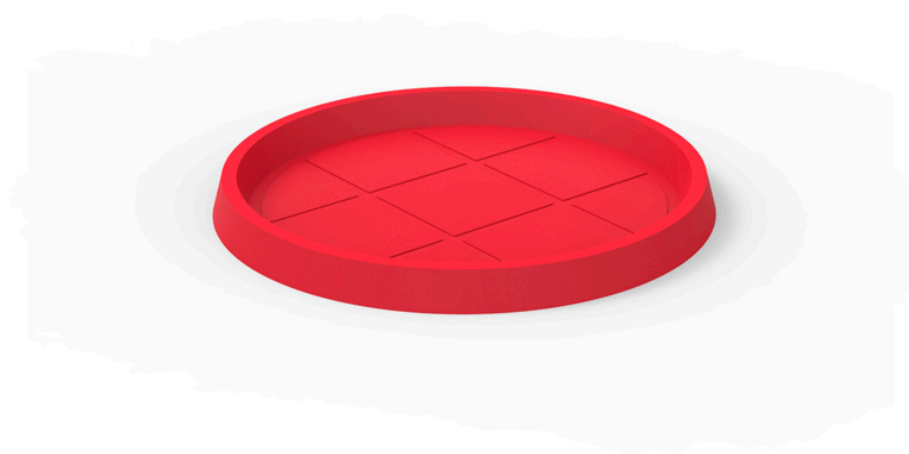

Round tray ø120

Info

Description

Pot made of polyethylene resin by rotational moulding. 100% Recyclable. Item suitable for indoor and outdoor use. Available in different finishes.

Weight: 6 Kg

Ø120 - Ø47¼"

PLATO REDONDO Ø120cm
ROUND PLATE Ø47¼"

Finishes

finishes

SIMPLE

Ref. 42712

white 2001

ecru 2003

tortora 2004

cream 2017

camel 2020

clay 2022

garnet 2015

brown 2008

green 2016

blue 2018

gray 2005

anthracite 2006

black 2002

ecru granite

cream granite

ice 2101

Matt finishes pot one wall

LACQUERED

Ref. 42712F