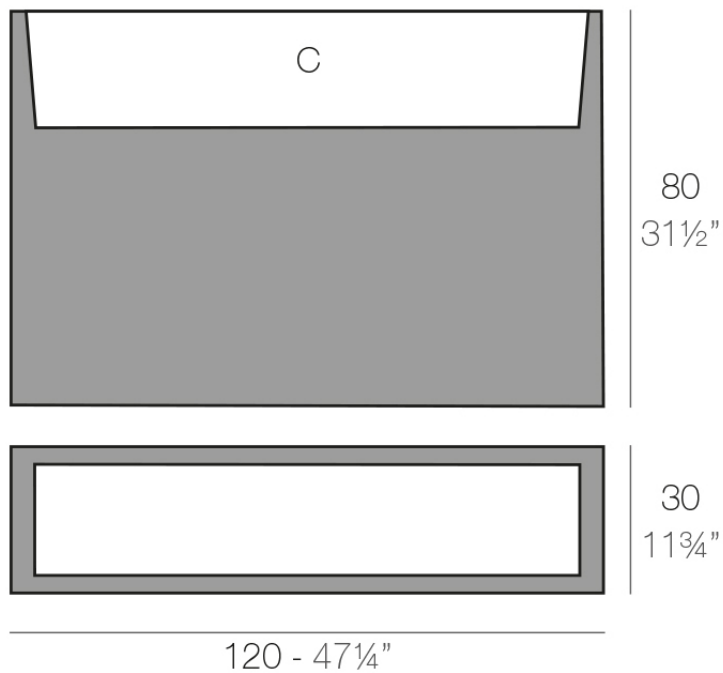

Info

Description

Pot made of polyethylene resin by rotational moulding. 100% Recyclable. Item suitable for indoor and outdoor use. Available in different finishes.

Weight: 18 Kg

WALL 120 cm C = 60 L 14 x 24 cm
WALL 47 1/4" C = 23 1/2 gal 0 1/2"