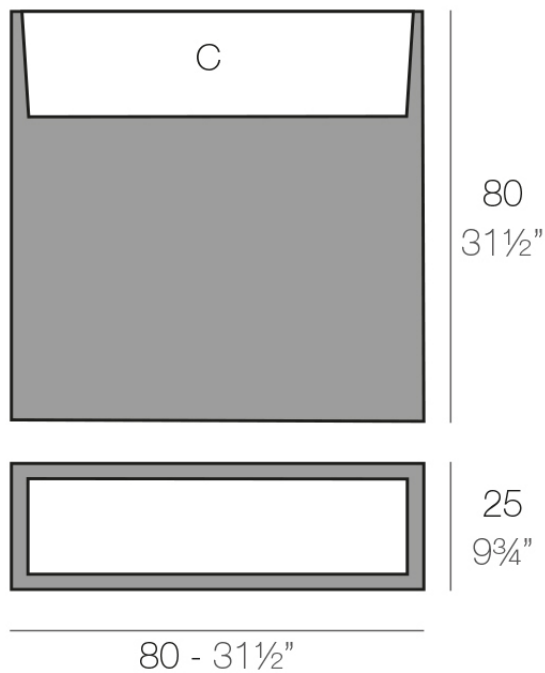

### Description

Pot made of polyethylene resin by rotational moulding. 100% Recyclable. Item suitable for indoor and outdoor use. Available in different finishes.

Weight: 9 Kg

WALL 80 cm    C = 30 L 75 x 20 cm  
WALL 31 1/2"    C = 11 3/4 gal 7 3/4"