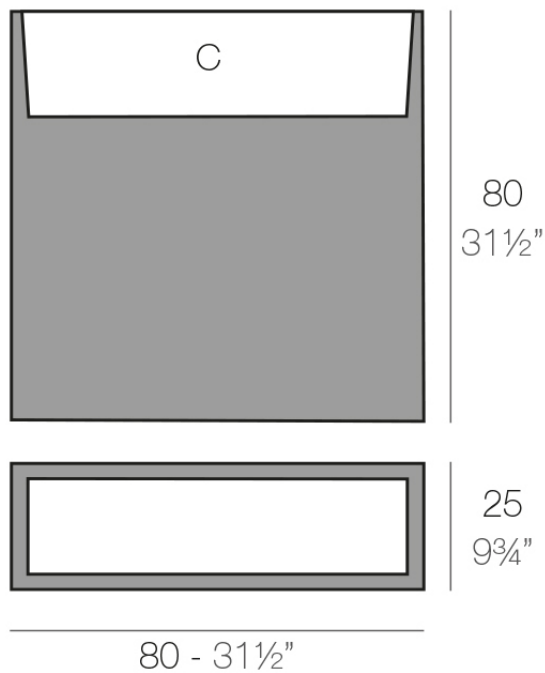

### Description

Pot made of polyethylene resin by rotational moulding. 100% Recyclable. Item suitable for indoor and outdoor use. Available in different finishes.

Weight: 9 Kg

WALL 80 cm    C = 30 L 75 x 20 cm  
WALL 31½"    C = 11¾ gal 7¾"