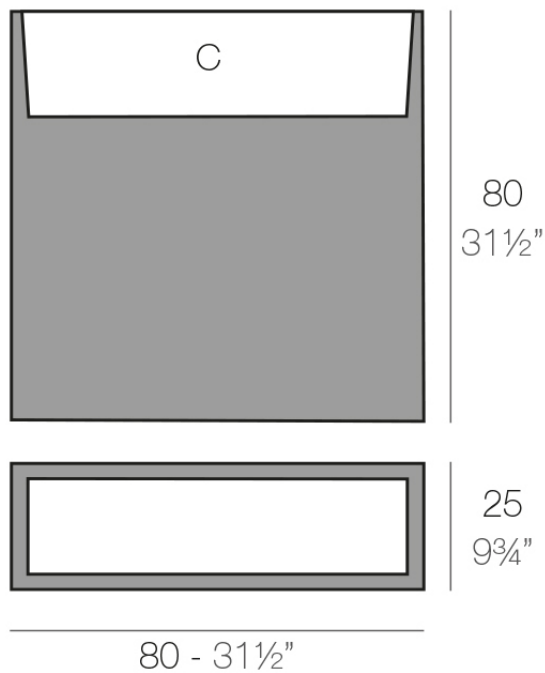

Info

Description

Pot made of polyethylene resin by rotational moulding. 100% Recyclable. Item suitable for indoor and outdoor use. Available in different finishes.

Weight: 9 Kg

WALL 80 cm   C = 30 L 75 x 20 cm
WALL 31½"   C = 11¾ gal 7¾"