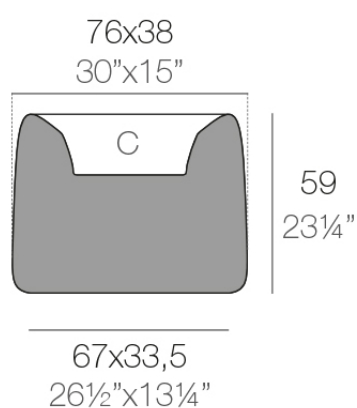

Info

Description

Weight: 8.65 Kg

ORGANIC jardinera 76 x 38 x 59 cm

ORGANIC jardiniere 30 x 15" x 23¼"

C = 16 L

C = 4¼ gal

Finishes