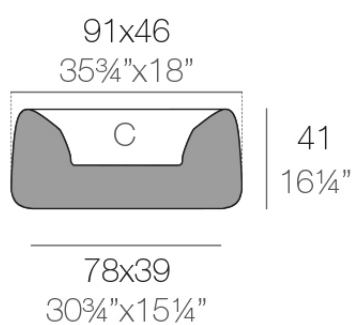

Info

Description

Weight: 8.3 Kg

ORGANIC jardinera 91 x 46 x 41 cm C = 16 L
ORGANIC jardiniere 35¾" x 18" x 16¼" C = 4¼ gal

Finishes

finishes

BASIC

Ref. 42318A