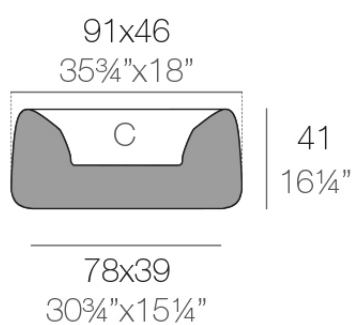

Info

Description

Weight: 8.3 Kg

ORGANIC jardinera 91 x 46 x 41 cm C = 16 L
ORGANIC jardiniere 35 3/4" x 18" x 16 1/4" C = 4 1/4 gal

Finishes

finishes

BASIC

Ref. 42318A