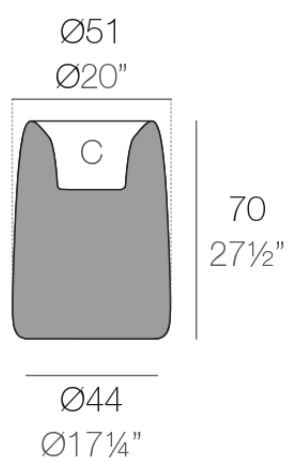

Info

Description

Weight: 6.3 Kg

ORGANIC redonda alta Ø51 cm
ORGANIC round high Ø20"

C = 12 L
C = 3¼ gal

Finishes

finishes

BASIC