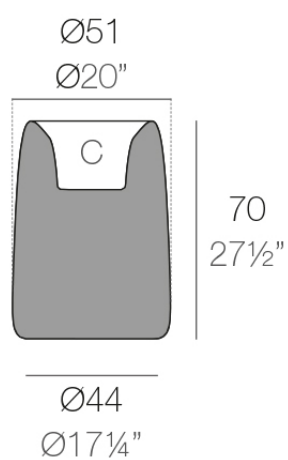

### Description

Weight: 6.3 Kg

ORGANIC redonda alta Ø51 cm  
ORGANIC round high Ø20"

C = 12 L  
C = 3¼ gal