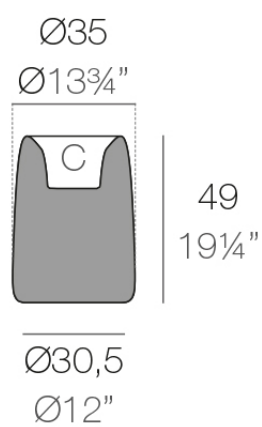

Info

Description

Weight: 3.1 Kg

ORGANIC redonda alta $\text{Ø}35$ cm C = 4 L
ORGANIC round high $\text{Ø}13\frac{3}{4}"$ C = 1 gal

Finishes

finishes

BASIC

Ref. 42314A