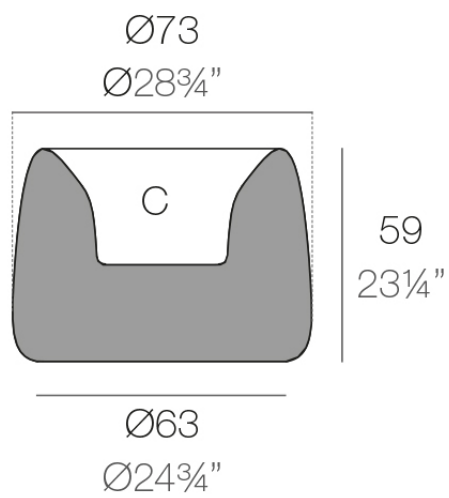

### Description

Weight: 10.2 Kg

ORGANIC redonda  $\text{Ø}73$  cm  
ORGANIC round  $\text{Ø}28\frac{3}{4}"$

C = 36 L  
C =  $9\frac{1}{2}$  gal