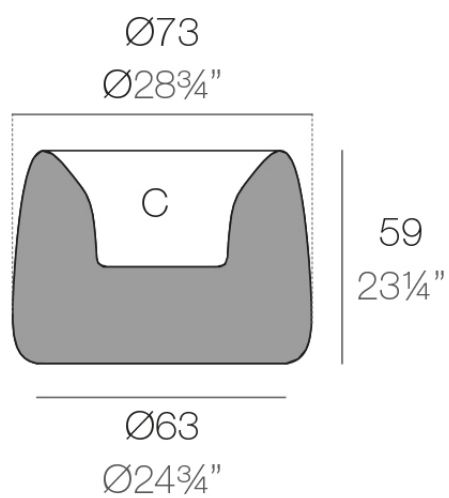

Info

Description

Weight: 10.2 Kg

ORGANIC redonda $\text{Ø}73$ cm
ORGANIC round $\text{Ø}28\frac{3}{4}"$

C = 36 L
C = $9\frac{1}{2}$ gal

Finishes

finishes

BASIC