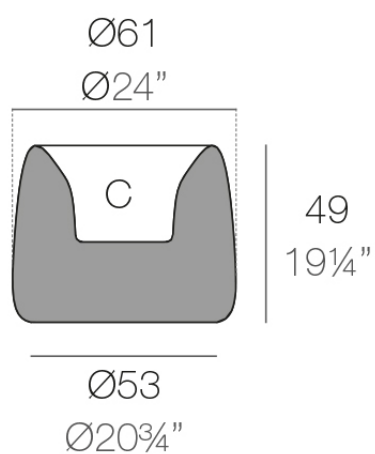

### Description

Weight: 5.65 Kg

ORGANIC redonda Ø61 cm  
ORGANIC round Ø24"

C = 21 L  
C = 5½ gal