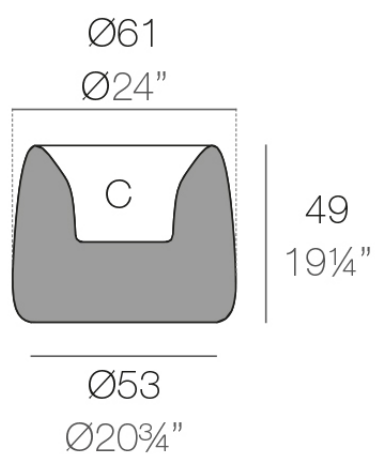

Info

Description

Weight: 5.65 Kg

ORGANIC redonda Ø61 cm
ORGANIC round Ø24"

C = 21 L
C = 5½ gal

Finishes

finishes

BASIC