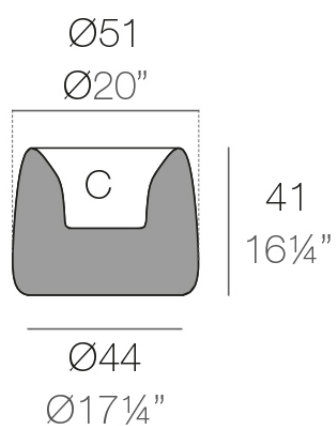

Info

Description

Weight: 4.6 Kg

ORGANIC redonda $\text{Ø}51\text{cm}$

ORGANIC round $\text{Ø}20''$

C = 12 L

C = $3\frac{1}{4}$ gal

Finishes