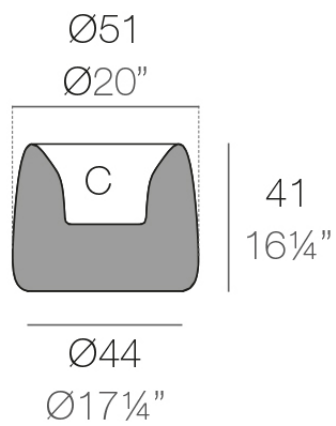

### Description

Weight: 4.6 Kg

ORGANIC redonda  $\text{Ø}51\text{cm}$  C = 12 L  
ORGANIC round  $\text{Ø}20''$  C =  $3\frac{1}{4}$  gal