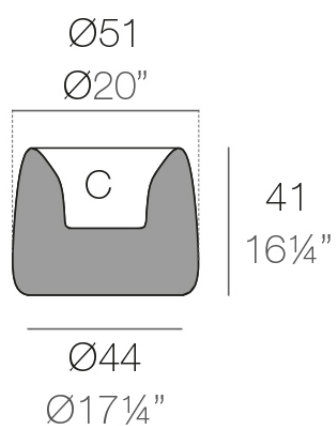

Info

Description

Weight: 4.6 Kg

ORGANIC redonda Ø51cm

C = 12 L

ORGANIC round Ø20"

C = 3¼ gal

Finishes