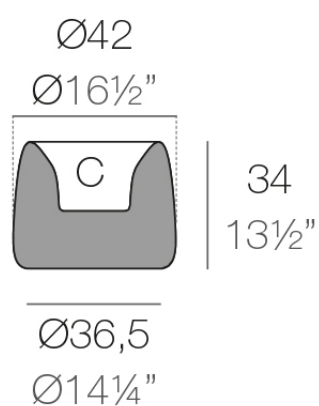

Info

Description

Weight: 2.8 Kg

ORGANIC redonda $\text{Ø}42$ cm C = 7 L
ORGANIC round $\text{Ø}16\frac{1}{2}"$ C = $1\frac{3}{4}$ gal

Finishes

finishes

BASIC

Ref. 42310A