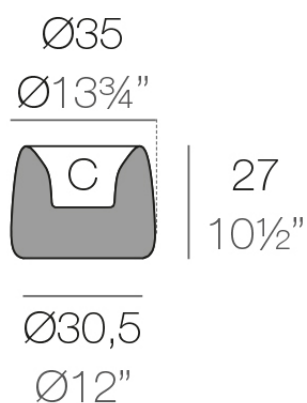

Info

Description

Weight: 2.15 Kg

ORGANIC redonda $\text{Ø}35$ cm C = 4 L
ORGANIC round $\text{Ø}13\frac{3}{4}"$ C = 1 gal

Finishes

finishes

BASIC

Ref. 42309A