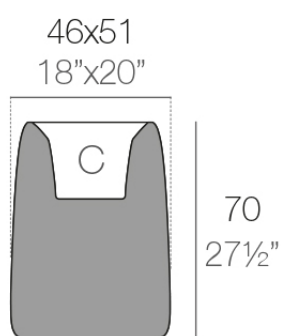

Info

Description

Weight: 7.1 Kg

40x44
15¾"x17¼"

ORGANIC cuadrada alta 38x42 cm
ORGANIC square high 15"x16½"

C = 12 L
C = 3¼ gal

Finishes

finishes