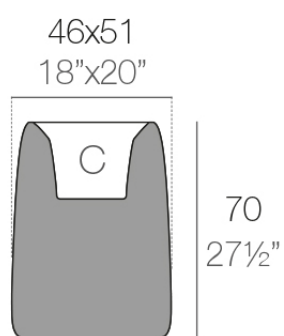

### Description

Weight: 7.1 Kg

40x44  
15¾"x17¼"

ORGANIC cuadrada alta 38x42 cm  
ORGANIC square high 15"x16½"

C = 12 L  
C = 3¼ gal