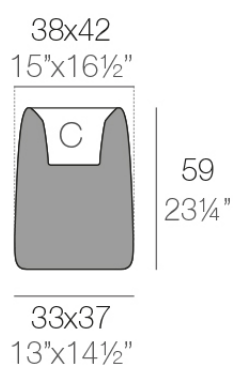

Info

Description

Weight: 4.5 Kg

ORGANIC cuadrada alta 38x42 cm
ORGANIC square high 15"x16½"

C = 7 L
C = 1¾ gal

Finishes

finishes

BASIC