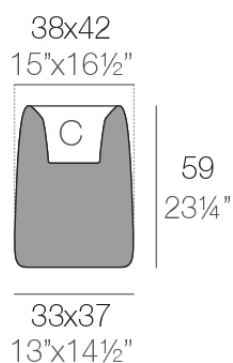

Info

Description

Weight: 4.5 Kg

ORGANIC cuadrada alta 38x42 cm
ORGANIC square high 15"x16½"

C = 7 L
C = 1¾ gal

Finishes

finishes

BASIC