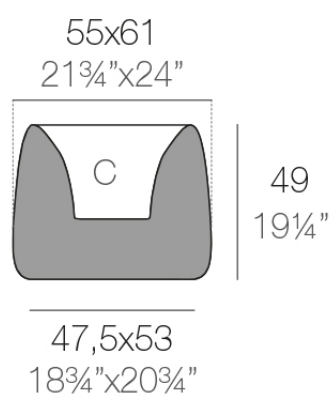

### Description

Weight: 6.6 Kg

ORGANIC cuadrada 55x61 cm  
ORGANIC square 21 $\frac{3}{4}$ "x24"

C = 21 L  
C = 5 $\frac{1}{2}$  gal