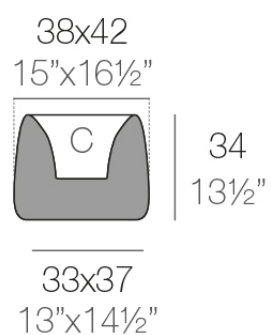

Info

Description

Weight: 2.5 Kg

ORGANIC cuadrada 38x42 cm
ORGANIC square 15"x16½"

C = 70 L
C = 18½ gal

Finishes

finishes

BASIC