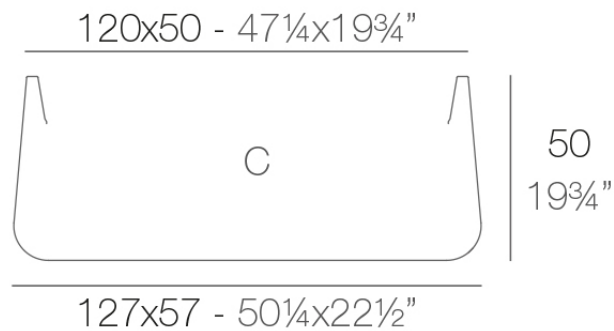

Info

Description

Pot made of polyethylene resin by rotational moulding. 100% Recyclable. Item suitable for indoor and outdoor use. Available in different finishes.

Weight: 15.2 Kg

ULM Jardinera 57x127 cm
ULM Jardiniera 22½x50¼"

C = 311 L
C = 82¼ gal