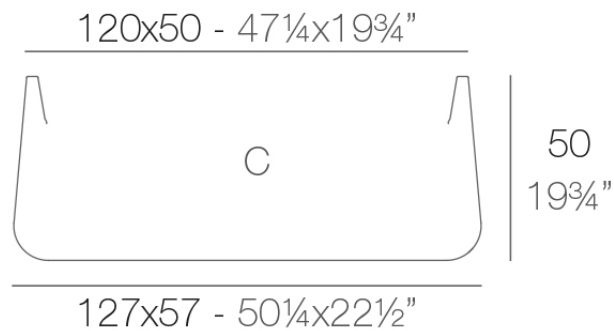

Info

Description

Pot made of polyethylene resin by rotational moulding. 100% Recyclable. Item suitable for indoor and outdoor use. Available in different finishes.

Weight: 15.2 Kg

ULM Jardinera 57x127 cm
ULM Jardiniere 22 1/2 x 50 1/4"

C = 311 L
C = 82 1/4 gal