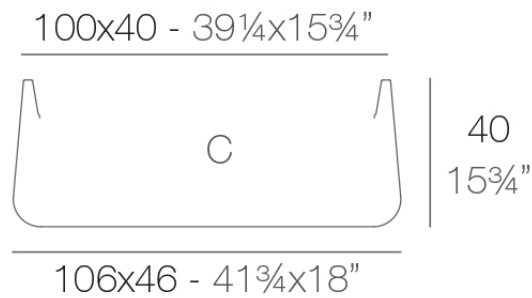

Info

Description

Pot made of polyethylene resin by rotational moulding. 100% Recyclable. Item suitable for indoor and outdoor use. Available in different finishes.

Weight: 9 Kg

ULM Jardinera 46x106 cm

ULM Jardiniere 18x41 $\frac{3}{4}$ "

C = 165 L

C = 43 $\frac{1}{2}$ gal