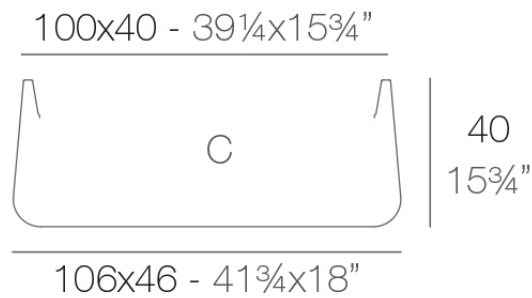

Info

Description

Pot made of polyethylene resin by rotational moulding. 100% Recyclable. Item suitable for indoor and outdoor use. Available in different finishes.

Weight: 9 Kg

ULM Jardinera 46x106 cm

C = 165 L