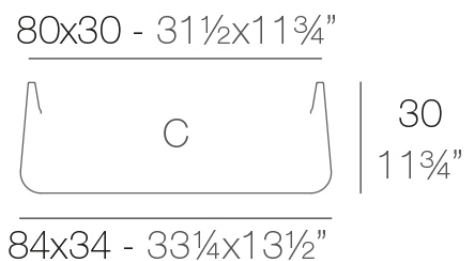

### Description

Pot made of polyethylene resin by rotational moulding. 100% Recyclable. Item suitable for indoor and outdoor use. Available in different finishes.

Weight: 5.1 Kg

ULM Jardinera 34x84 cm C = 75 L