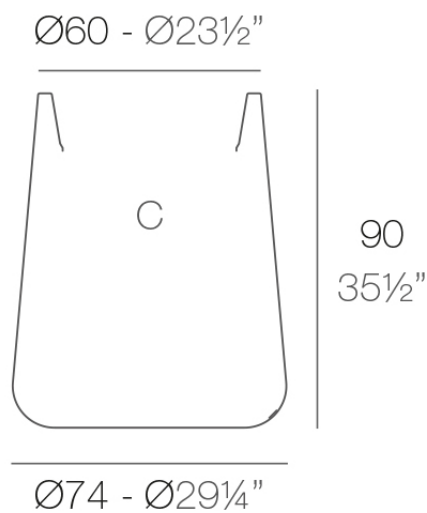

Info

Description

Pot made of polyethylene resin by rotational moulding. 100% Recyclable. Item suitable for indoor and outdoor use. Available in different finishes.

Weight: 12 Kg

ULM redonda alta $\text{Ø}74$ cm
ULM round high $\text{Ø}29\frac{1}{4}"$