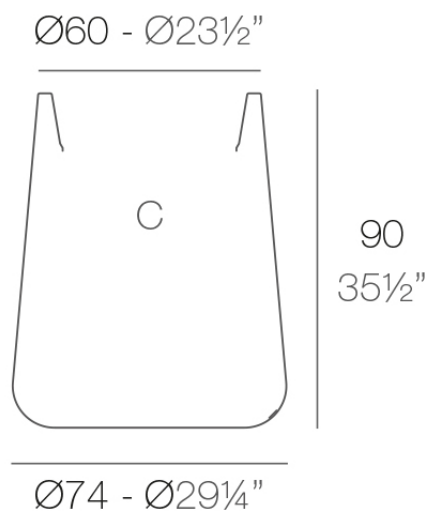

Info

Description

Pot made of polyethylene resin by rotational moulding. 100% Recyclable. Item suitable for indoor and outdoor use. Available in different finishes.

Weight: 12 Kg

ULM redonda alta $\text{Ø}74$ cm
ULM round high $\text{Ø}29\frac{1}{4}"$

C = 70 L
C = $18\frac{1}{2}$ gal

Finishes

finishes

SIMPLE

Ref. 42216

white 2001

ecru 2003

tortora 2004