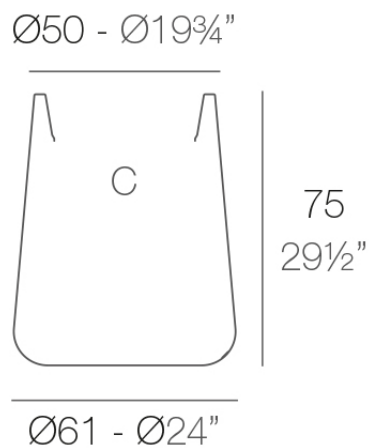

Info

Description

Pot made of polyethylene resin by rotational moulding. 100% Recyclable. Item suitable for indoor and outdoor use. Available in different finishes.

Weight: 8.3 Kg

ULM redonda alta $\text{Ø}61$ cm
ULM round high $\text{Ø}24"$

C = 70 L
C = $18\frac{1}{2}$ gal

Finishes

finishes

SIMPLE

Ref. 42215

white 2001

ecru 2003

tortora 2004