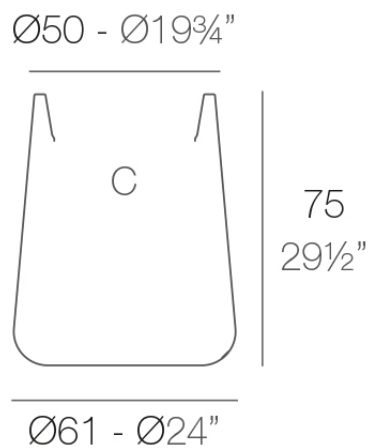

Info

Description

Pot made of polyethylene resin by rotational moulding. 100% Recyclable. Item suitable for indoor and outdoor use. Available in different finishes.

Weight: 8.3 Kg

ULM redonda alta $\text{Ø}61$ cm
ULM round high $\text{Ø}24"$

C = 70 L
C = $18\frac{1}{2}$ gal

Finishes

finishes

SIMPLE Ref. 42215

white 2001

ecru 2003

tortora 2004

cream 2017