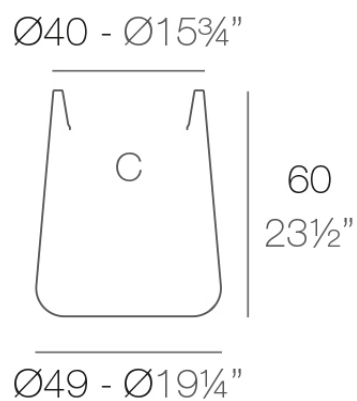

### Description

Pot made of polyethylene resin by rotational moulding. 100% Recyclable. Item suitable for indoor and outdoor use. Available in different finishes.

Weight: 4.4 Kg

ULM redonda alta  $\text{Ø}49$  cm      C = 24 L  
ULM round high  $\text{Ø}19\frac{1}{4}"$       C = 6½ gal