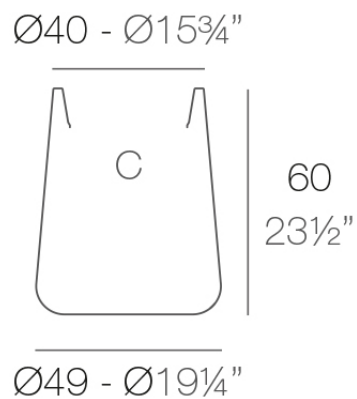

### Description

Pot made of polyethylene resin by rotational moulding. 100% Recyclable. Item suitable for indoor and outdoor use. Available in different finishes.

Weight: 4.4 Kg

ULM redonda alta  $\text{Ø}49$  cm

ULM round high  $\text{Ø}19\frac{1}{4}"$

C = 24 L

C = 6½ gal