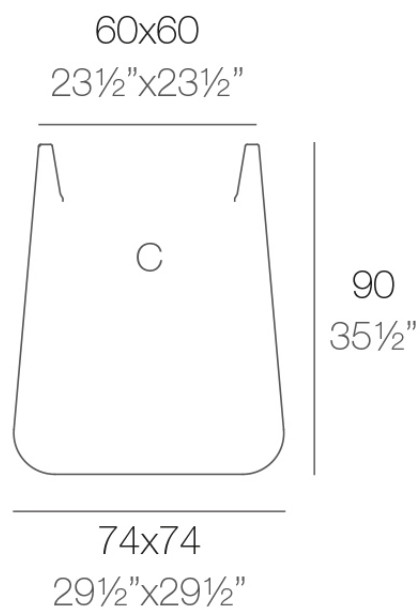

### Description

Pot made of polyethylene resin by rotational moulding. 100% Recyclable. Item suitable for indoor and outdoor use. Available in different finishes.

Weight: 15 Kg

ULM cuadrada alta 74 cm

C = 345 L

ULM square high 29½"

C = 91¼ gal