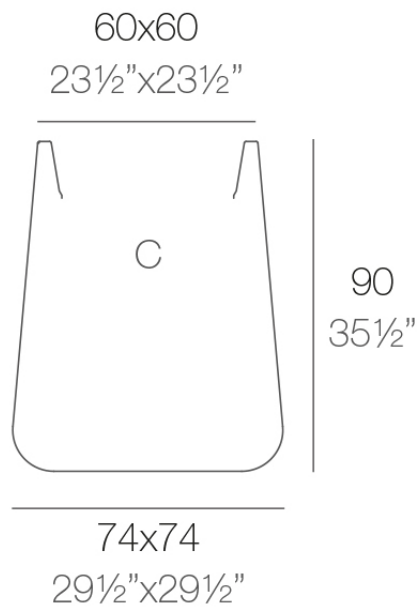

### Description

Pot made of polyethylene resin by rotational moulding. 100% Recyclable. Item suitable for indoor and outdoor use. Available in different finishes.

Weight: 15 Kg

ULM cuadrada alta 74 cm

C = 345 L

ULM square high 29½"

C = 91¼ gal