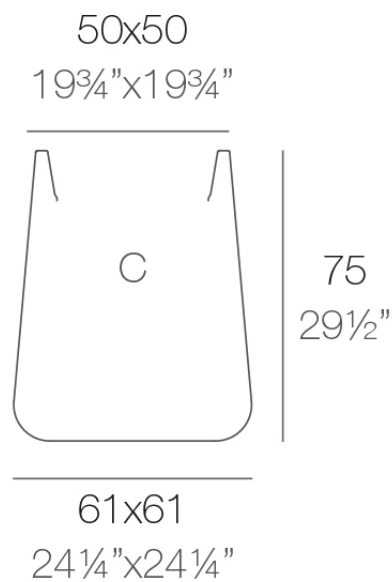

Info

Description

Pot made of polyethylene resin by rotational moulding. 100% Recyclable. Item suitable for indoor and outdoor use. Available in different finishes.

Weight: 9 Kg

ULM cuadrada alta 61 cm
ULM square high 24¹/₄"

C = 201 L
C = 53¹/₄ gal

Finishes

finishes

SIMPLE

Ref. 42212

white 2001

ecru 2003

tortora 2004