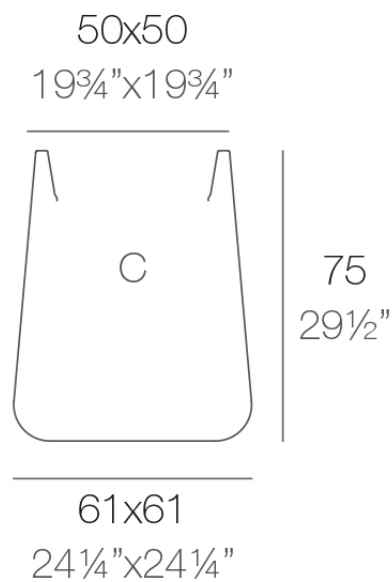

Info

Description

Pot made of polyethylene resin by rotational moulding. 100% Recyclable. Item suitable for indoor and outdoor use. Available in different finishes.

Weight: 9 Kg

ULM cuadrada alta 61 cm

ULM square high 24¹/₄"

C = 201 L

C = 53¹/₄ gal

Finishes

finishes

SIMPLE

Ref. 42212

white 2001

ecru 2003