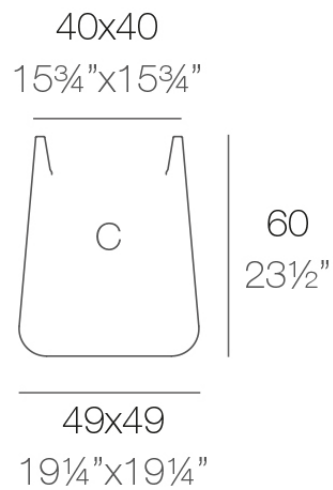

### Description

Pot made of polyethylene resin by rotational moulding. 100% Recyclable. Item suitable for indoor and outdoor use. Available in different finishes.

Weight: 6.4 Kg

ULM cuadrada alta 49 cm

ULM square high 19¼"

C = 104 L

C = 27 gal