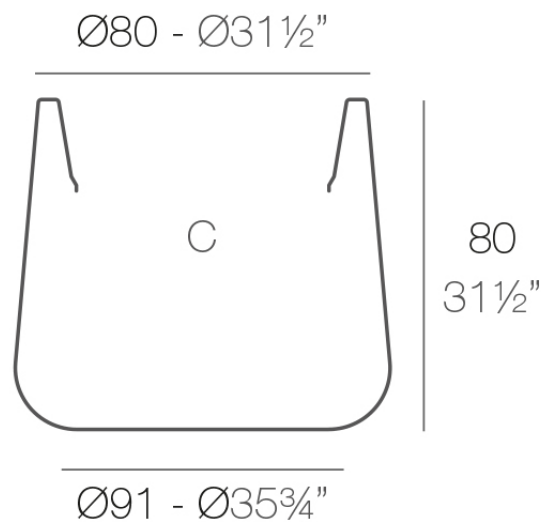

Info

Description

Pot made of polyethylene resin by rotational moulding. 100% Recyclable. Item suitable for indoor and outdoor use. Available in different finishes.

Weight: 16.3 Kg

ULM redonda $\text{Ø}91$ cm

ULM round $\text{Ø}35\frac{3}{4}"$

C = 210 L

C = 55 $\frac{1}{2}$ gal

Finishes

finishes

SIMPLE

Ref. 42210

white 2001