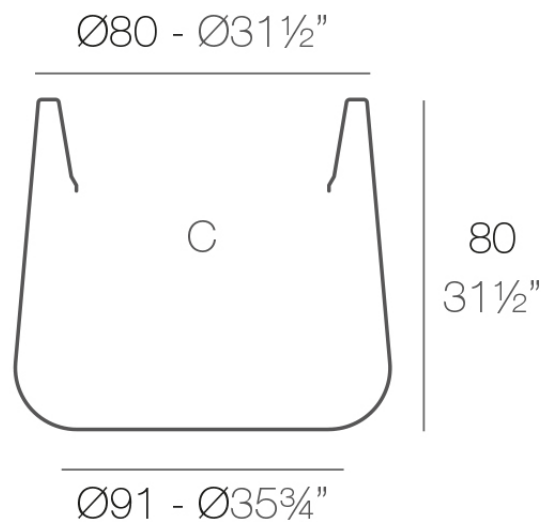

Info

Description

Pot made of polyethylene resin by rotational moulding. 100% Recyclable. Item suitable for indoor and outdoor use. Available in different finishes.

Weight: 16.3 Kg

ULM redonda $\text{Ø}91$ cm

ULM round $\text{Ø}35\frac{3}{4}"$

C = 210 L

C = $55\frac{1}{2}$ gal

Finishes

finishes

SIMPLE

Ref. 42210

white 2001