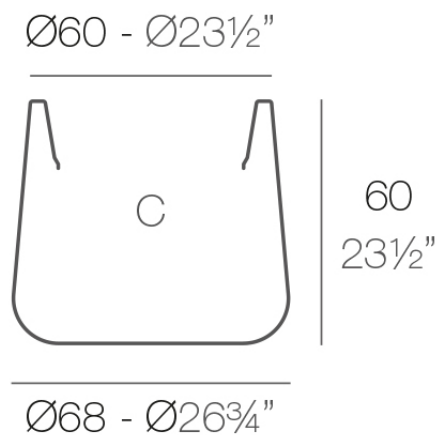

Info

Description

Pot made of polyethylene resin by rotational moulding. 100% Recyclable. Item suitable for indoor and outdoor use. Available in different finishes.

Weight: 7.3 Kg

ULM redonda $\text{Ø}68$ cm

C = 210 L

ULM round $\text{Ø}26\frac{3}{4}"$

C = 55½ gal

Finishes

finishes

SIMPLE
Ref. 42209

white 2001

ecru 2003