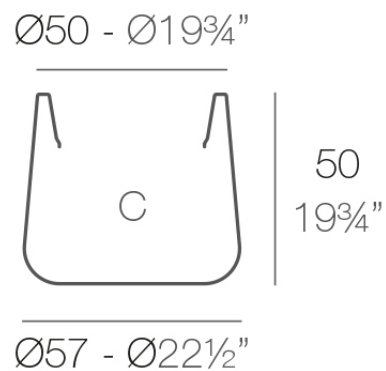

Info

Description

Pot made of polyethylene resin by rotational moulding. 100% Recyclable. Item suitable for indoor and outdoor use. Available in different finishes.

Weight: 4.8 Kg

ULM redonda $\text{Ø}57$ cm
ULM round $\text{Ø}22\frac{1}{2}"$