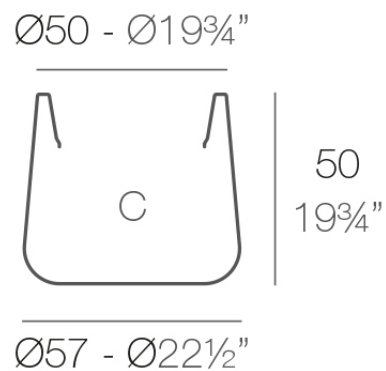

Info

Description

Pot made of polyethylene resin by rotational moulding. 100% Recyclable. Item suitable for indoor and outdoor use. Available in different finishes.

Weight: 4.8 Kg

ULM redonda $\text{Ø}57$ cm
ULM round $\text{Ø}22\frac{1}{2}"$

C = 194 L
C = 51 $\frac{1}{4}$ gal

Finishes

finishes

SIMPLE

Ref. 42208

white 2001

ecru 2003

tortora 2004