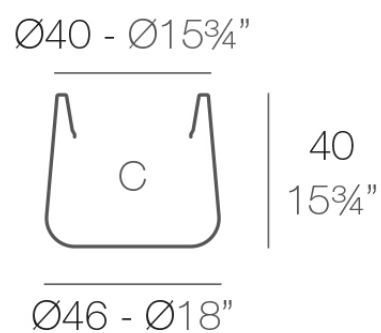

Info

Description

Pot made of polyethylene resin by rotational moulding. 100% Recyclable. Item suitable for indoor and outdoor use. Available in different finishes.

Weight: 3 Kg

ULM redonda Ø46 cm

C = 58 L

ULM round Ø18"

C = 15¼ gal

Finishes

finishes

SIMPLE

Ref. 42207

white 2001

ecru 2003

tortora 2004