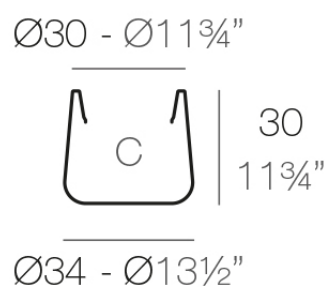

### Description

Pot made of polyethylene resin by rotational moulding. 100% Recyclable. Item suitable for indoor and outdoor use. Available in different finishes.

Weight: 1.7 Kg

ULM redonda Ø34 cm

C = 24 L