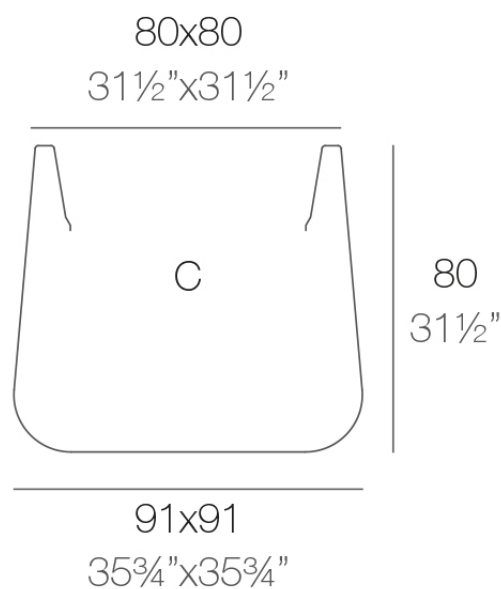

Info

Description

Pot made of polyethylene resin by rotational moulding. 100% Recyclable. Item suitable for indoor and outdoor use. Available in different finishes.

Weight: 16 Kg

ULM cuadrada 91 cm C = 492 L
ULM square 35¾" C = 130 gal