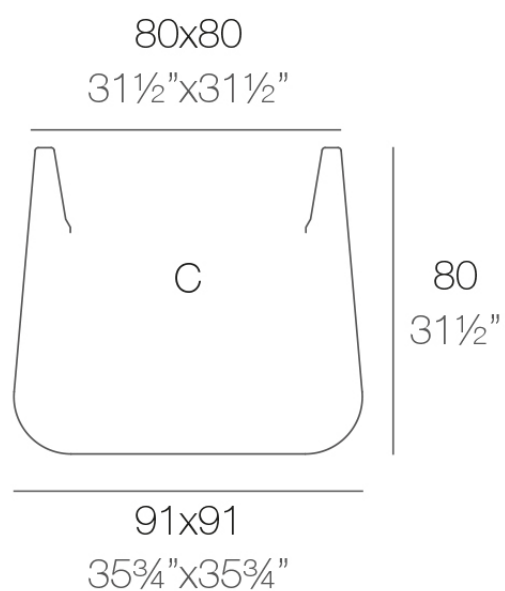

Info

Description

Pot made of polyethylene resin by rotational moulding. 100% Recyclable. Item suitable for indoor and outdoor use. Available in different finishes.

Weight: 16 Kg

ULM cuadrada 91 cm C = 492 L
ULM square 35¾" C = 130 gal