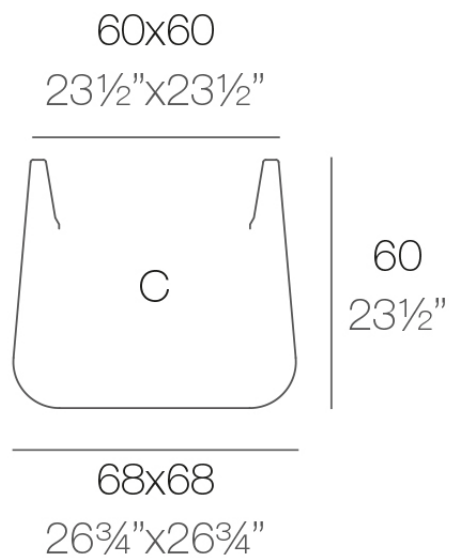

Info

Description

Pot made of polyethylene resin by rotational moulding. 100% Recyclable. Item suitable for indoor and outdoor use. Available in different finishes.

Weight: 8.8 Kg

ULM cuadrada 68 cm

C = 122 L

ULM square 26¾"

C = 32¼ gal

Finishes

finishes

SIMPLE

Ref. 42204

white 2001

ecru 2003