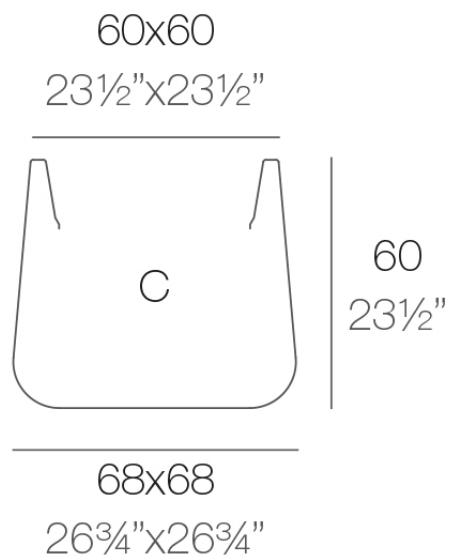

Info

Description

Pot made of polyethylene resin by rotational moulding. 100% Recyclable. Item suitable for indoor and outdoor use. Available in different finishes.

Weight: 8.8 Kg

ULM cuadrada 68 cm

C = 122 L

ULM square 26¾"

C = 32¼ gal

Finishes

finishes

SIMPLE Ref. 42204

white 2001

ecru 2003

tortora 2004