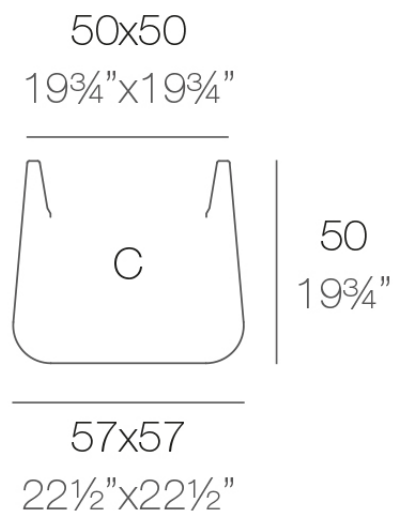

### Description

Pot made of polyethylene resin by rotational moulding. 100% Recyclable. Item suitable for indoor and outdoor use. Available in different finishes.

Weight: 6 Kg

ULM cuadrada 57 cm  
ULM square 22<sup>1</sup>/<sub>2</sub>"

C = 122 L  
C = 32<sup>1</sup>/<sub>4</sub> gal