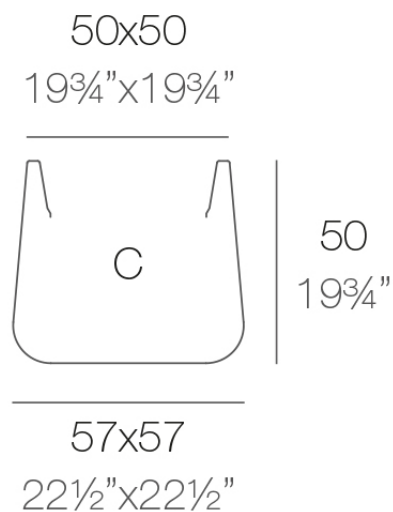

Info

Description

Pot made of polyethylene resin by rotational moulding. 100% Recyclable. Item suitable for indoor and outdoor use. Available in different finishes.

Weight: 6 Kg

ULM cuadrada 57 cm
ULM square 22¹/₂"

C = 122 L
C = 32¹/₄ gal

Finishes

finishes

SIMPLE

Ref. 42203

white 2001

ecru 2003

tortora 2004