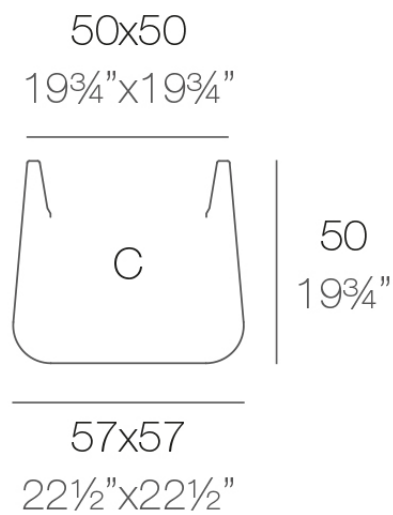

Info

Description

Pot made of polyethylene resin by rotational moulding. 100% Recyclable. Item suitable for indoor and outdoor use. Available in different finishes.

Weight: 6 Kg

ULM cuadrada 57 cm
ULM square 22¹/₂"

C = 122 L
C = 32¹/₄ gal

Finishes

finishes

SIMPLE

Ref. 42203

white 2001

ecru 2003

tortora 2004