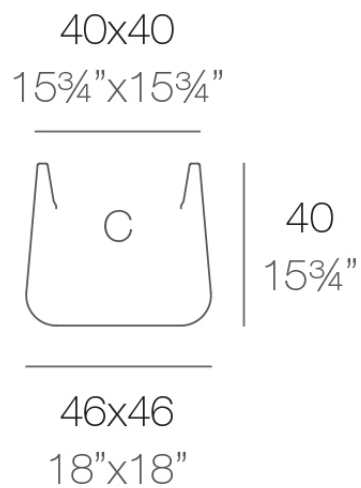

Info

Description

Pot made of polyethylene resin by rotational moulding. 100% Recyclable. Item suitable for indoor and outdoor use. Available in different finishes.

Weight: 3 Kg

ULM cuadrada 46 cm
ULM square 18"

C = 63 L
C = 16¹/₂ gal

Finishes

finishes

SIMPLE
Ref. 42202

white 2001

ecru 2003

tortora 2004

cream 2017