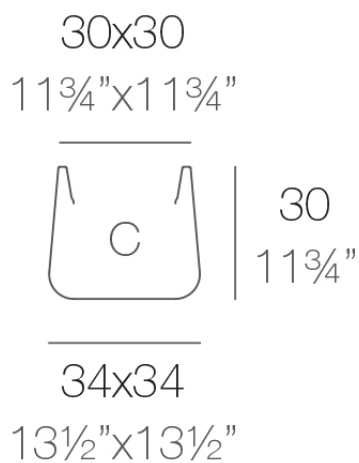

Info

Description

Pot made of polyethylene resin by rotational moulding. 100% Recyclable. Item suitable for indoor and outdoor use. Available in different finishes.

Weight: 1.6 Kg

ULM cuadrada 34 cm

C = 27 L

ULM square 13¹/₂"

C = 7 gal

Finishes

finishes

SIMPLE

Ref. 42201

white 2001

ecru 2003