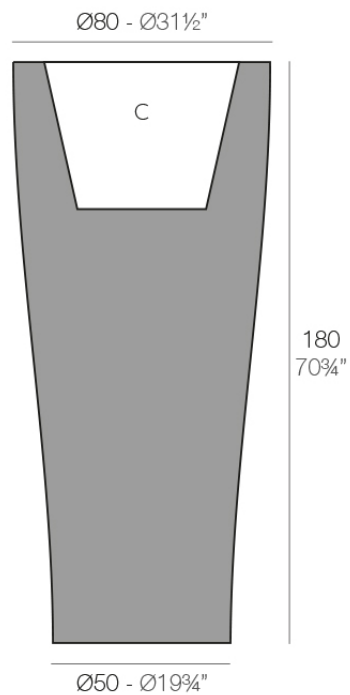

Info

Description

Pot made of polyethylene resin by rotational moulding. 100% Recyclable. Item suitable for indoor and outdoor use. Available in different finishes.

Weight: 29 Kg

CURVADA $\text{Ø}80 \times 180$ cm
CURVADA $\text{Ø}31\frac{1}{2}" \times 70\frac{3}{4}"$

C = 110 L
C = 29 gal

Finishes

finishes

BASIC

Ref. 42180A

white 2001

ecru 2003

tortora 2004