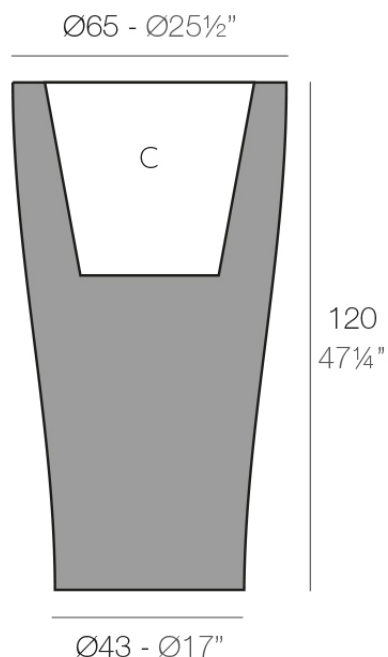

Info

Description

Pot made of polyethylene resin by rotational moulding. 100% Recyclable. Item suitable for indoor and outdoor use. Available in different finishes.

Weight: 14 Kg

CURVADA $\text{Ø}65 \times 120$ cm
CURVADA $\text{Ø}25\frac{1}{2}" \times 47\frac{1}{4}"$