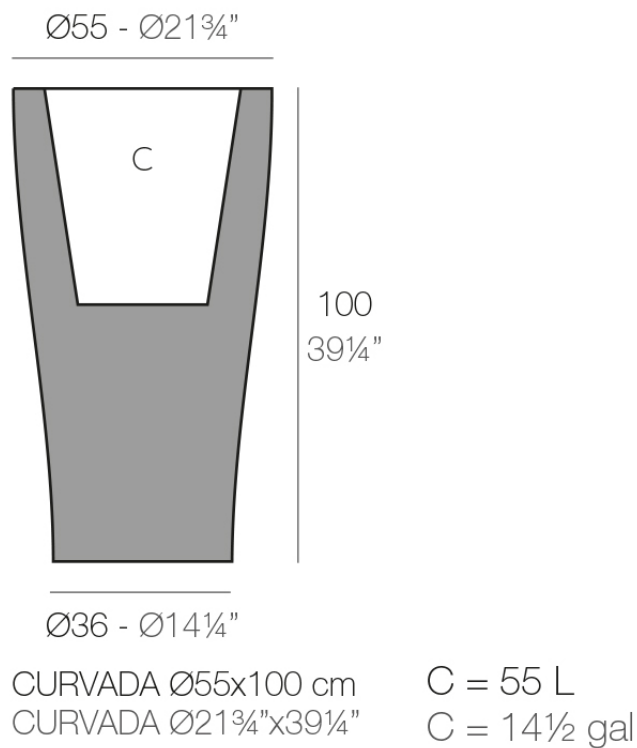

### Description

Pot made of polyethylene resin by rotational moulding. 100% Recyclable. Item suitable for indoor and outdoor use. Available in different finishes.

Weight: 10.33 Kg