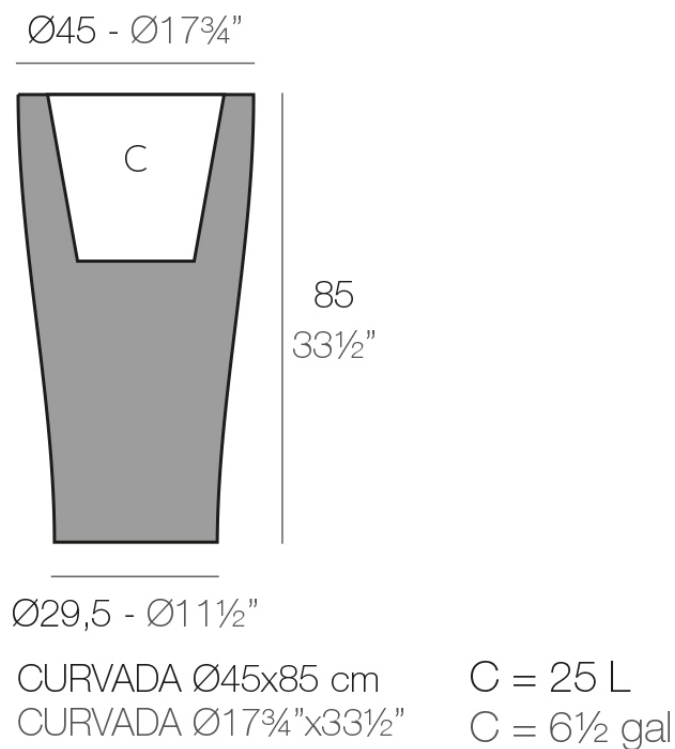

Info

Description

Pot made of polyethylene resin by rotational moulding. 100% Recyclable. Item suitable for indoor and outdoor use. Available in different finishes.

Weight: 7.5 Kg

Finishes

finishes

BASIC

Ref. 42146A