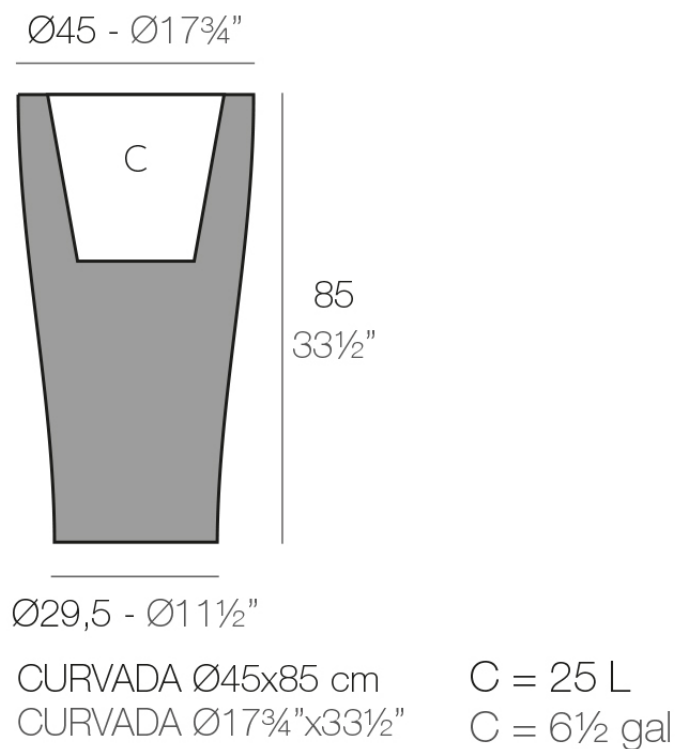

### Description

Pot made of polyethylene resin by rotational moulding. 100% Recyclable. Item suitable for indoor and outdoor use. Available in different finishes.

Weight: 7.5 Kg