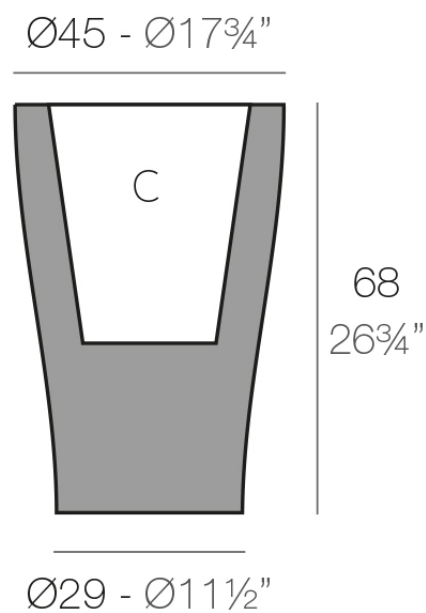

### Description

Pot made of polyethylene resin by rotational moulding. 100% Recyclable. Item suitable for indoor and outdoor use. Available in different finishes.

Weight: 5 Kg

CURVADA  $\text{Ø}45 \times 68$  cm  
CURVADA  $\text{Ø}17\frac{3}{4}" \times 26\frac{3}{4}"$