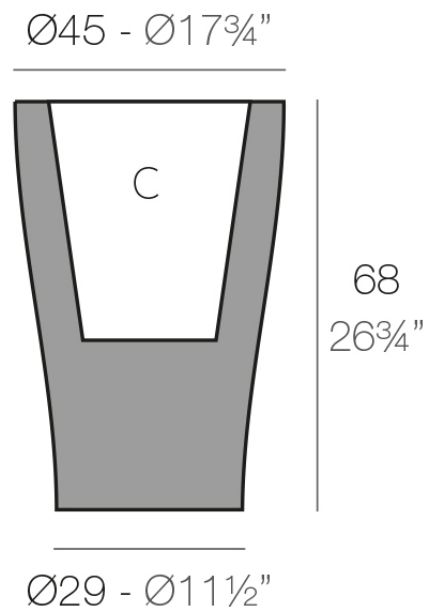

### Description

Pot made of polyethylene resin by rotational moulding. 100% Recyclable. Item suitable for indoor and outdoor use. Available in different finishes.

Weight: 5 Kg

CURVADA  $\text{Ø}45 \times 68$  cm

CURVADA  $\text{Ø}17\frac{3}{4}" \times 26\frac{3}{4}"$

C = 30 L

C = 8 gal