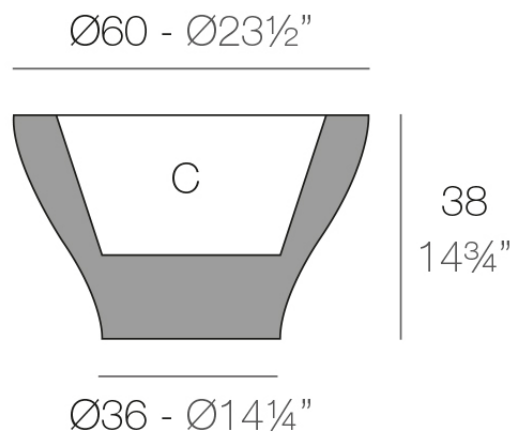

Info

Description

Pot made of polyethylene resin by rotational moulding. 100% Recyclable. Item suitable for indoor and outdoor use. Available in different finishes.

Weight: 5 Kg

CENTRO ALTO $\text{Ø}60$
CENTRO ALTO $\text{Ø}23\frac{1}{2}"$

C = 35 L
C = $9\frac{1}{2}$ gal

Finishes

finishes

BASIC

Ref. 42060A

white 2001

ecru 2003

tortora 2004