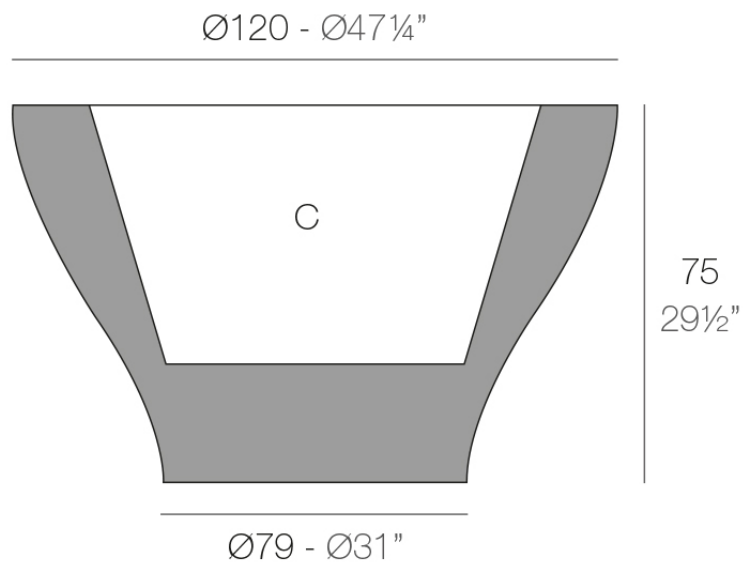

### Description

Pot made of polyethylene resin by rotational moulding. 100% Recyclable. Item suitable for indoor and outdoor use. Available in different finishes.

Weight: 30 Kg

CENTRO ALTO  $\text{Ø}120$   
CENTRO ALTO  $\text{Ø}47\frac{1}{4}"$