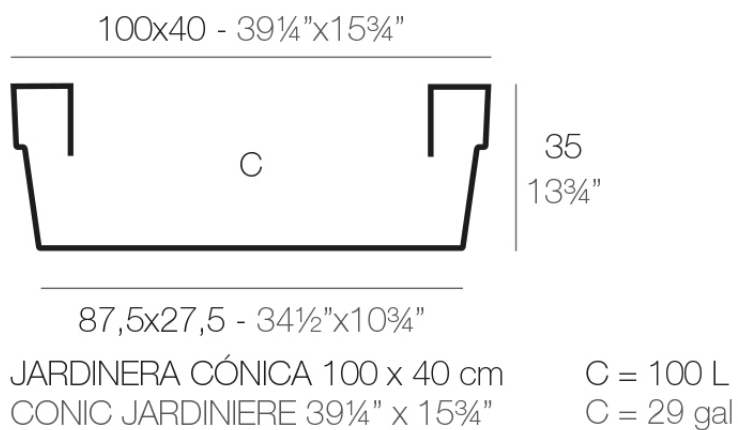

Info

Description

Pot made of polyethylene resin by rotational moulding. 100% Recyclable. Item suitable for indoor and outdoor use. Available in different finishes.

Weight: 3.5 Kg

Finishes

finishes

SIMPLE

Ref. 41740