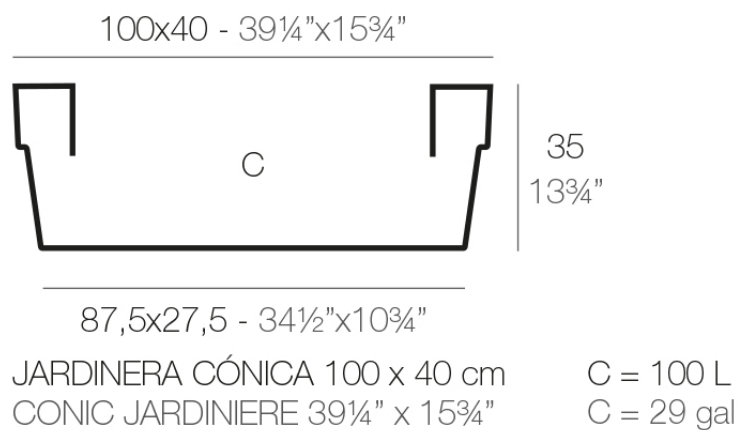

### Description

Pot made of polyethylene resin by rotational moulding. 100% Recyclable. Item suitable for indoor and outdoor use. Available in different finishes.

Weight: 3.5 Kg