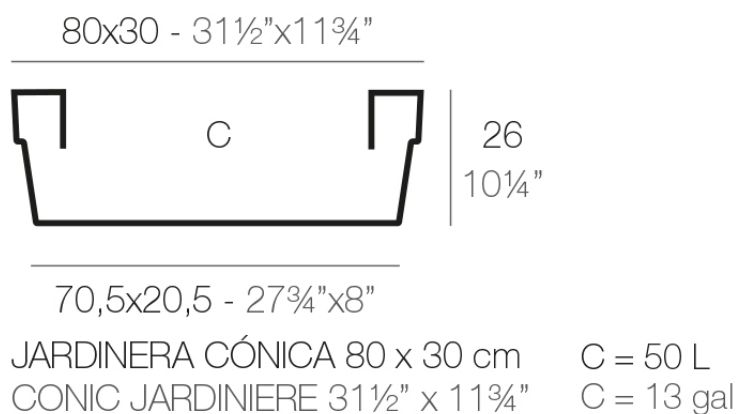

Info

Description

Pot made of polyethylene resin by rotational moulding. 100% Recyclable. Item suitable for indoor and outdoor use. Available in different finishes.

Weight: 1.95 Kg

Finishes

finishes

SIMPLE

Ref. 41730