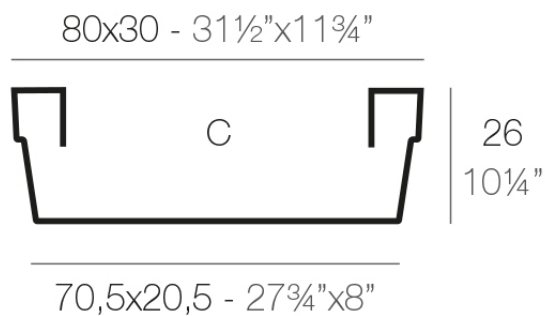

Info

Description

Pot made of polyethylene resin by rotational moulding. 100% Recyclable. Item suitable for indoor and outdoor use. Available in different finishes.

Weight: 1.95 Kg

JARDINERA CÓNICA 80 x 30 cm C = 50 L
CONIC JARDINIÈRE 31½" x 11¾" C = 13 gal