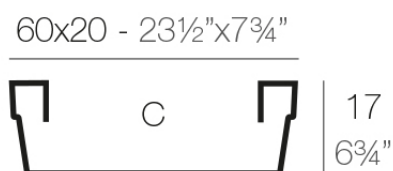

Info

Description

Pot made of polyethylene resin by rotational moulding. 100% Recyclable. Item suitable for indoor and outdoor use. Available in different finishes.

Weight: 0.35 Kg

53,5x13,5 - 21"x5¼"

JARDINERA CÓNICA 60 x 20 cm

CONIC JARDINIÈRE 23½" x 7¾"

C = 16 L

C = 4¼ gal

Finishes

finishes

SIMPLE

Ref. 41720

white 2001