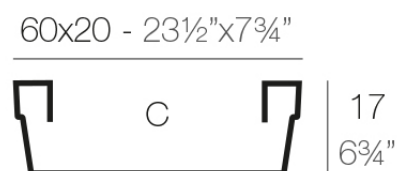

Info

Description

Pot made of polyethylene resin by rotational moulding. 100% Recyclable. Item suitable for indoor and outdoor use. Available in different finishes.

Weight: 0.35 Kg

53,5x13,5 - 21"x5¼"

JARDINERA CÓNICA 60 x 20 cm

CONIC JARDINIÈRE 23½" x 7¾"

C = 16 L

C = 4¼ gal

Finishes

finishes

SIMPLE

Ref. 41720

white 2001