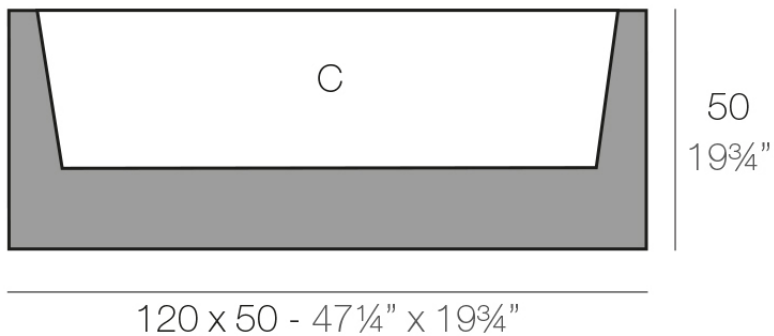

Info

Description

Pot made of polyethylene resin by rotational moulding. 100% Recyclable. Item suitable for indoor and outdoor use. Available in different finishes.

Weight: 15 Kg

JARDINERA 120 x 50 cm C = 140 L 38 x 38 cm
JARDINIÈRE 47¹/₄" x 19³/₄" C = 37 gal 15" x 15"