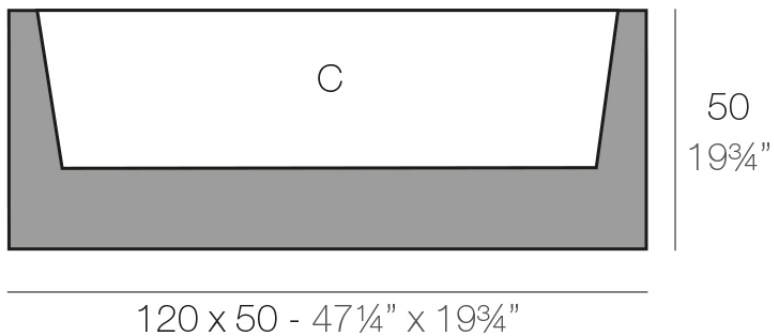

Info

Description

Pot made of polyethylene resin by rotational moulding. 100% Recyclable. Item suitable for indoor and outdoor use. Available in different finishes.

Weight: 15 Kg

JARDINERA 120 x 50 cm C = 140 L 38 x 38 cm
JARDINIÈRE 47 1/4" x 19 3/4" C = 37 gal 15" x 15"