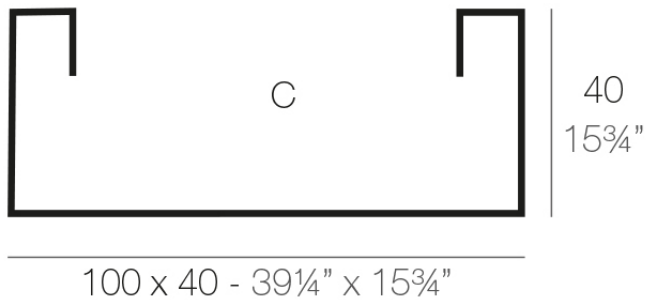

### Description

Pot made of polyethylene resin by rotational moulding. 100% Recyclable. Item suitable for indoor and outdoor use. Available in different finishes.

Weight: 9 Kg

JARDINERA 100 x 40 cm	C = 160 L x 40 cm
JARDINIÈRE 39 1/4" x 15 3/4"	C = 42 1/2 gal 1/2" x 15 3/4"