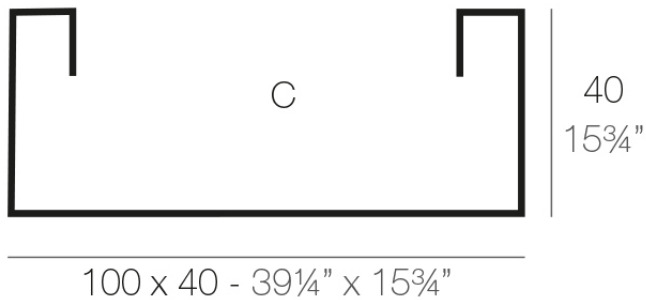

Info

Description

Pot made of polyethylene resin by rotational moulding. 100% Recyclable. Item suitable for indoor and outdoor use. Available in different finishes.

Weight: 9 Kg

JARDINERA 100 x 40 cm

C = 160 L x 40 cm

JARDINIÈRE 39¹/₄" x 15³/₄"

C = 42¹/₂ gal 1/2" x 15³/₄"

Finishes

finishes

SIMPLE

Ref. 41640

white 2001

ecru 2003