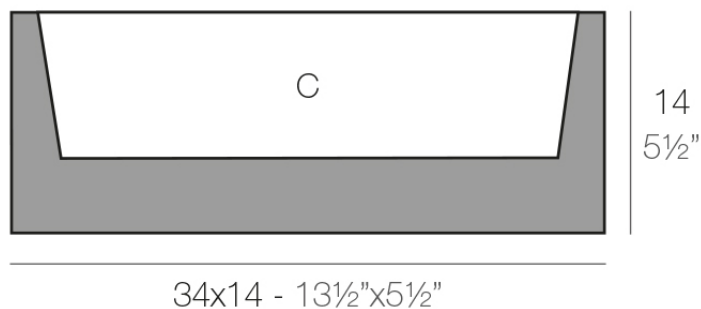

Jardiniere 14x34x14

Info

Description

Pot made of polyethylene resin by rotational moulding. 100% Recyclable. Item suitable for indoor and outdoor use. Available in different finishes.

Weight: 0.95 Kg

JARDINERA Nano 34 x 14 x 14 cm

JARDINIÈRE Nano 13½" x 5½" x 5½"

C = 2,5 L

C = ¾ gal

Finishes

finishes

BASIC

Ref. 41614A

white 2001