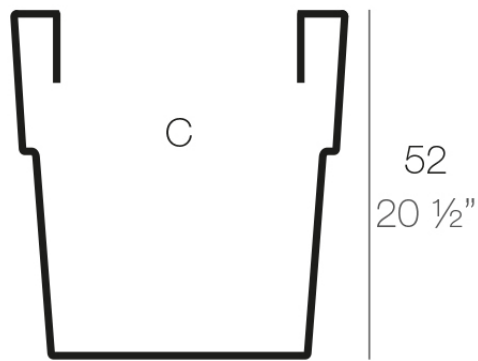

### Description

Pot made of polyethylene resin by rotational moulding. 100% Recyclable. Item suitable for indoor and outdoor use. Available in different finishes.

Weight: 3.5 Kg

60x60 - 23½"x23½"

40,5x40,5 - 16"x16"

VASO CUADRADO 60 cm  
SQUARE VASO 23½"

C = 140 L  
C = 37 gal