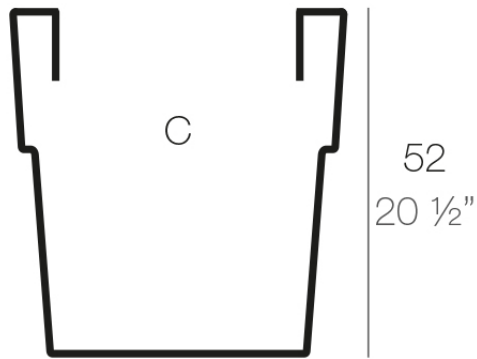

Info

Description

Pot made of polyethylene resin by rotational moulding. 100% Recyclable. Item suitable for indoor and outdoor use. Available in different finishes.

Weight: 3.5 Kg

60x60 - 23½"x23½"

40,5x40,5 - 16"x16"

VASO CUADRADO 60 cm
SQUARE VASO 23½"

C = 140 L

C = 37 gal

Finishes

finishes

SIMPLE
Ref. 41560

notte blue

crema