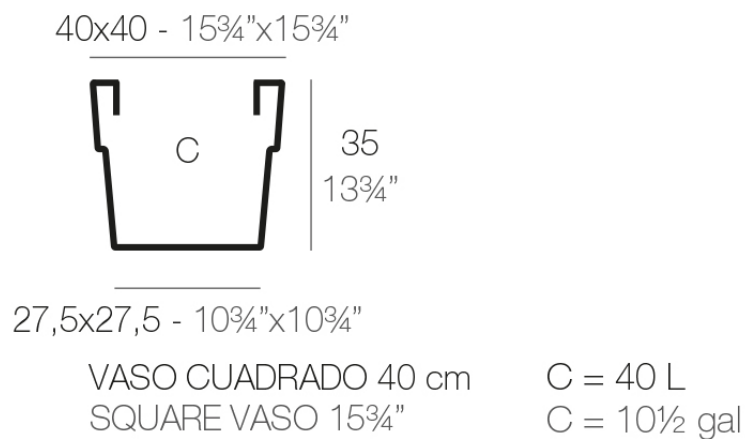

Info

Description

Pot made of polyethylene resin by rotational moulding. 100% Recyclable. Item suitable for indoor and outdoor use. Available in different finishes.

Weight: 0.58 Kg

Finishes

finishes

SIMPLE

Ref. 41540